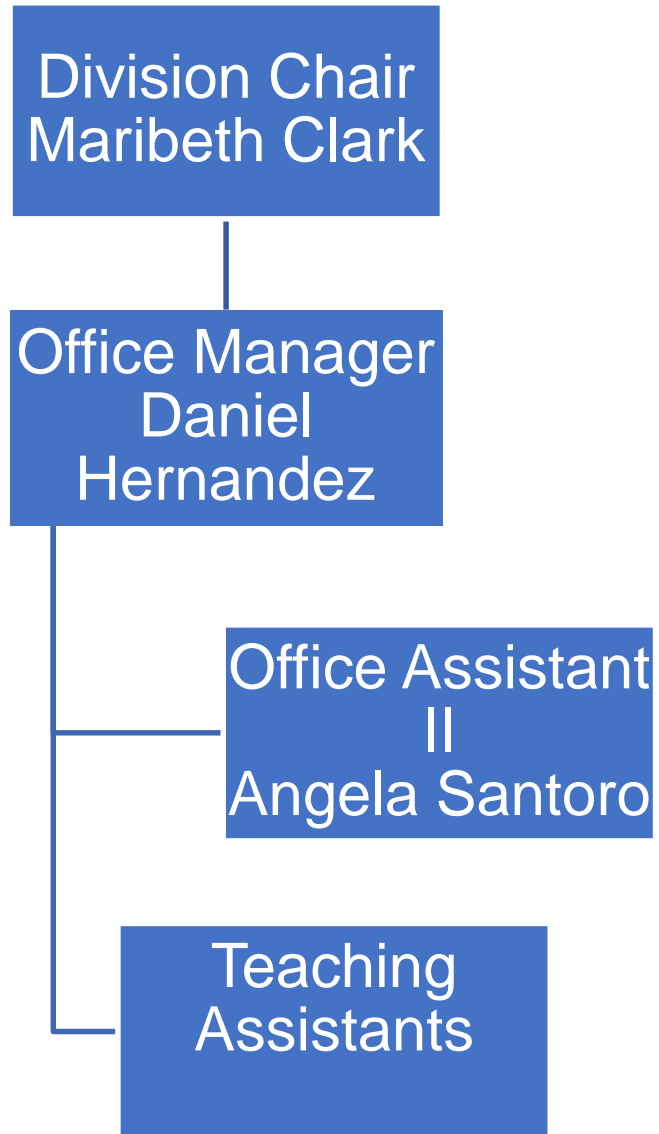

Division of Humanities

Division Chair
Maribeth Clark

```
graph TD; A["Division Chair  
Maribeth Clark"] --- B["Associate Professor  
Fang-yu Li"]; A --- C["Associate Professor  
Jing Zhang"]; B --- D["Chinese Fulbright  
Shi Yun Wan"]
```

Associate Professor
Fang-yu Li

Associate Professor
Jing Zhang

Chinese Fulbright
Shi Yun Wan

Division Chair
Maribeth
Clark

```
graph TD; A["Division Chair  
Maribeth  
Clark"] --- B["Professor  
David  
Rohrbacher"]; A --- C["Professor  
Carl  
Shaw"]
```

Professor
David
Rohrbacher

Professor
Carl
Shaw

Division Chair
Maribeth Clark

Professor
Amy Reid

Professor
Jocelyn Van Tuyl

Teaching
Assistant

Teaching
Assistant

Division Chair
Maribeth
Clark