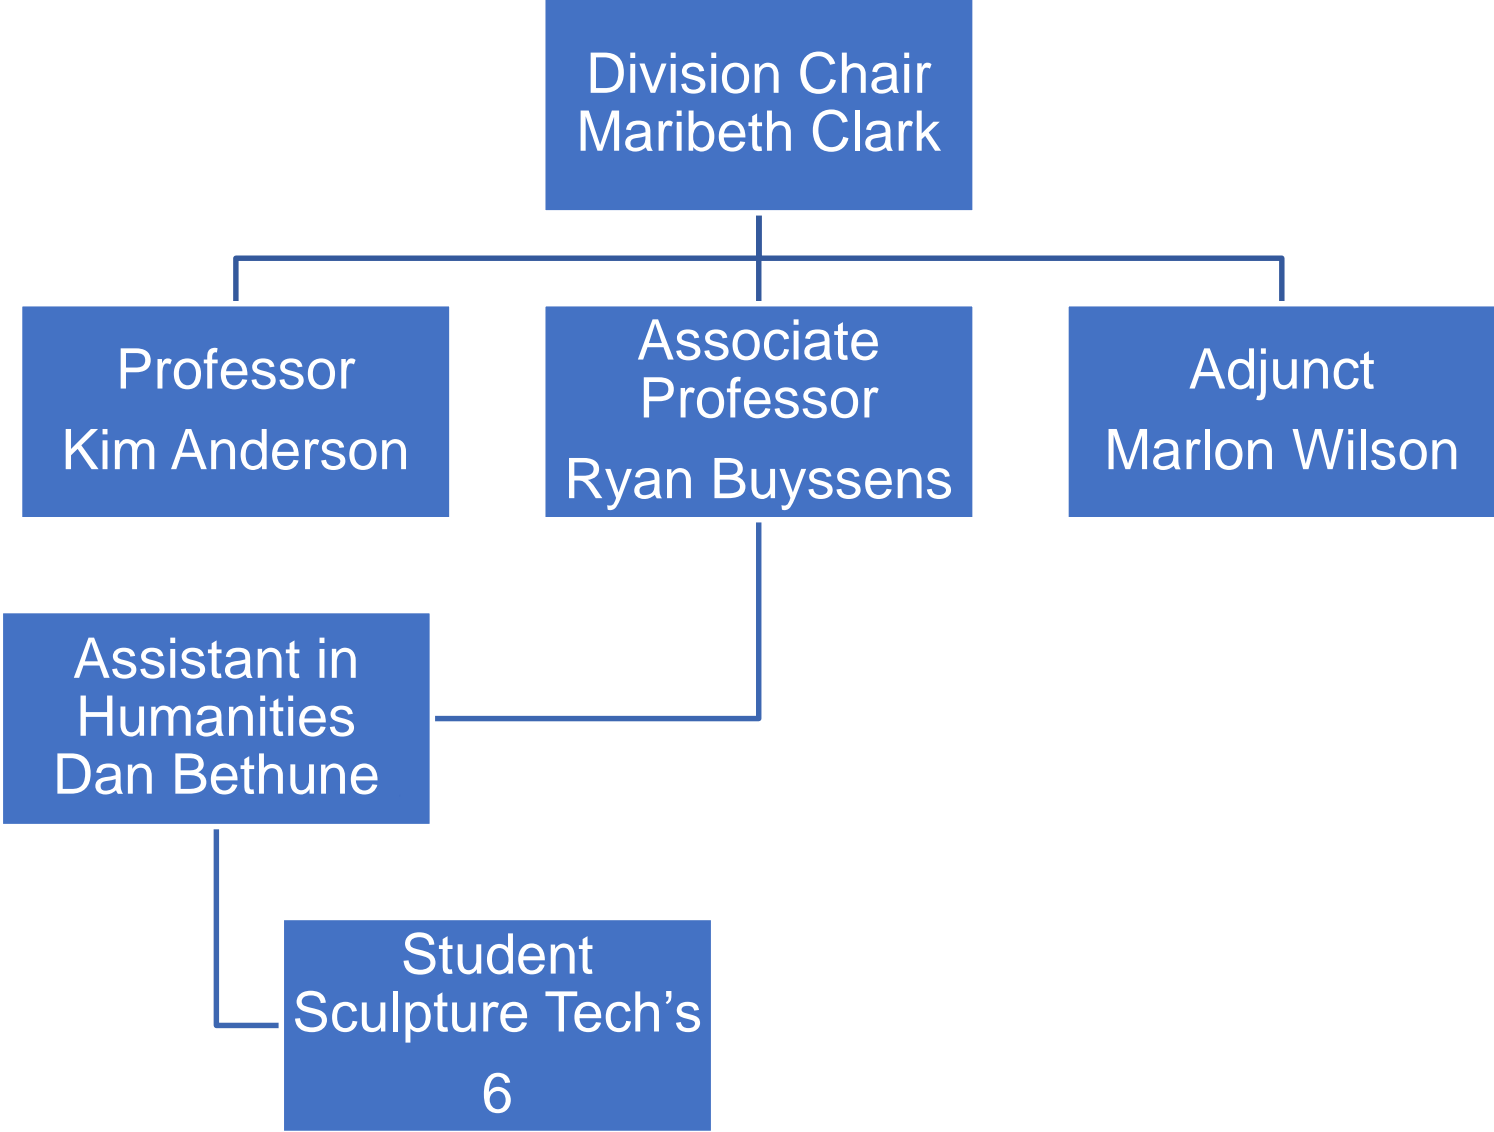

Division of Humanities

Division Chair
Maribeth Clark

```
graph TD; A["Division Chair  
Maribeth Clark"] --- B["Associate Professor  
Fang-yu Li"]; A --- C["Associate Professor  
Jing Zhang"]; B --- D["Chinese Fulbright  
Shi Yun Wan"]
```

Associate Professor
Fang-yu Li

Associate Professor
Jing Zhang

Chinese Fulbright
Shi Yun Wan

Division Chair
Maribeth
Clark

```
graph TD; A["Division Chair  
Maribeth  
Clark"] --- B["Professor  
David  
Rohrbacher"]; A --- C["Professor  
Carl  
Shaw"]
```

Professor
David
Rohrbacher

Professor
Carl
Shaw

Division Chair
Maribeth Clark

Professor
Amy Reid

Professor
Jocelyn Van Tuyl

Teaching
Assistant

Teaching
Assistant

Division Chair
Maribeth
Clark

Adjunct
Sarit
Moskowitz

Division Chair
Maribeth
Clark

Associate
Professor
Alina Wyman

Teaching
Assistant