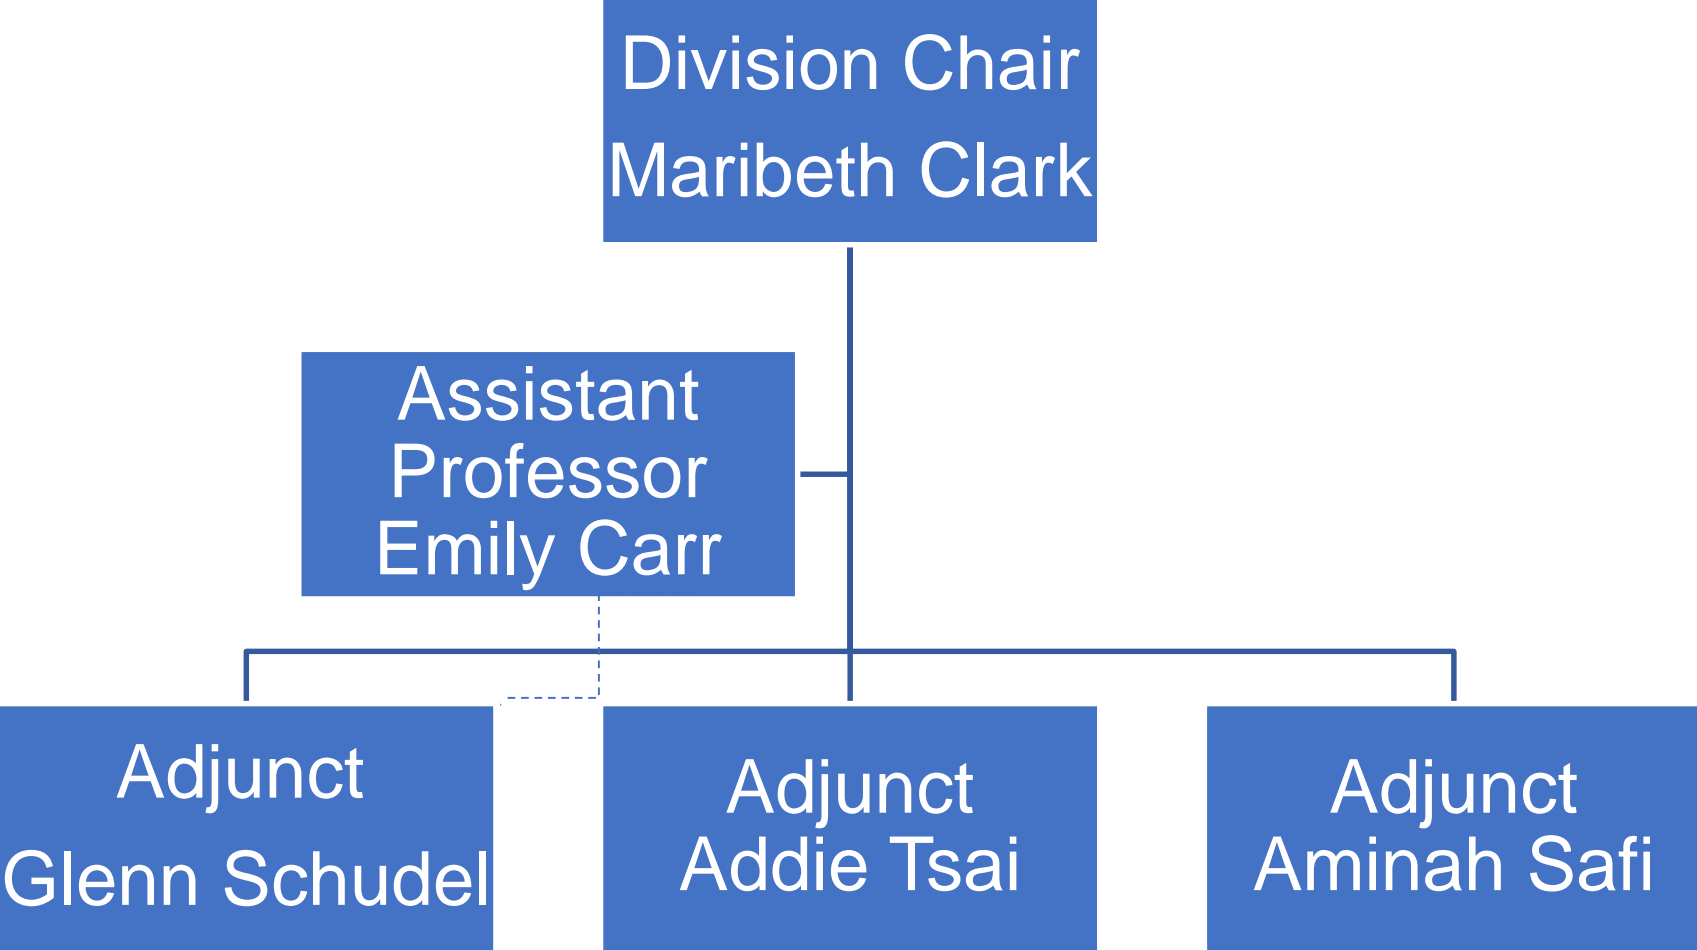

Division of Humanities

Division Chair
Maribeth Clark

```
graph TD; A["Division Chair  
Maribeth Clark"] --- B["Associate Professor  
Fang-yu Li"]; A --- C["Associate Professor  
Jing Zhang"]; B --- D["Chinese Fulbright  
Shi Yun Wan"]
```

Associate Professor
Fang-yu Li

Associate Professor
Jing Zhang

Chinese Fulbright
Shi Yun Wan

Division Chair
Maribeth
Clark

```
graph TD; A["Division Chair  
Maribeth  
Clark"] --- B["Professor  
David  
Rohrbacher"]; A --- C["Professor  
Carl  
Shaw"]
```

Professor
David
Rohrbacher

Professor
Carl
Shaw

Division Chair
Maribeth Clark

Professor
Amy Reid

Professor
Jocelyn Van Tuyl

Teaching
Assistant

Teaching
Assistant

Division Chair
Maribeth
Clark

Adjunct
Sarit
Moskowitz

Division Chair
Maribeth
Clark

Associate
Professor
Alina Wyman

Teaching
Assistant