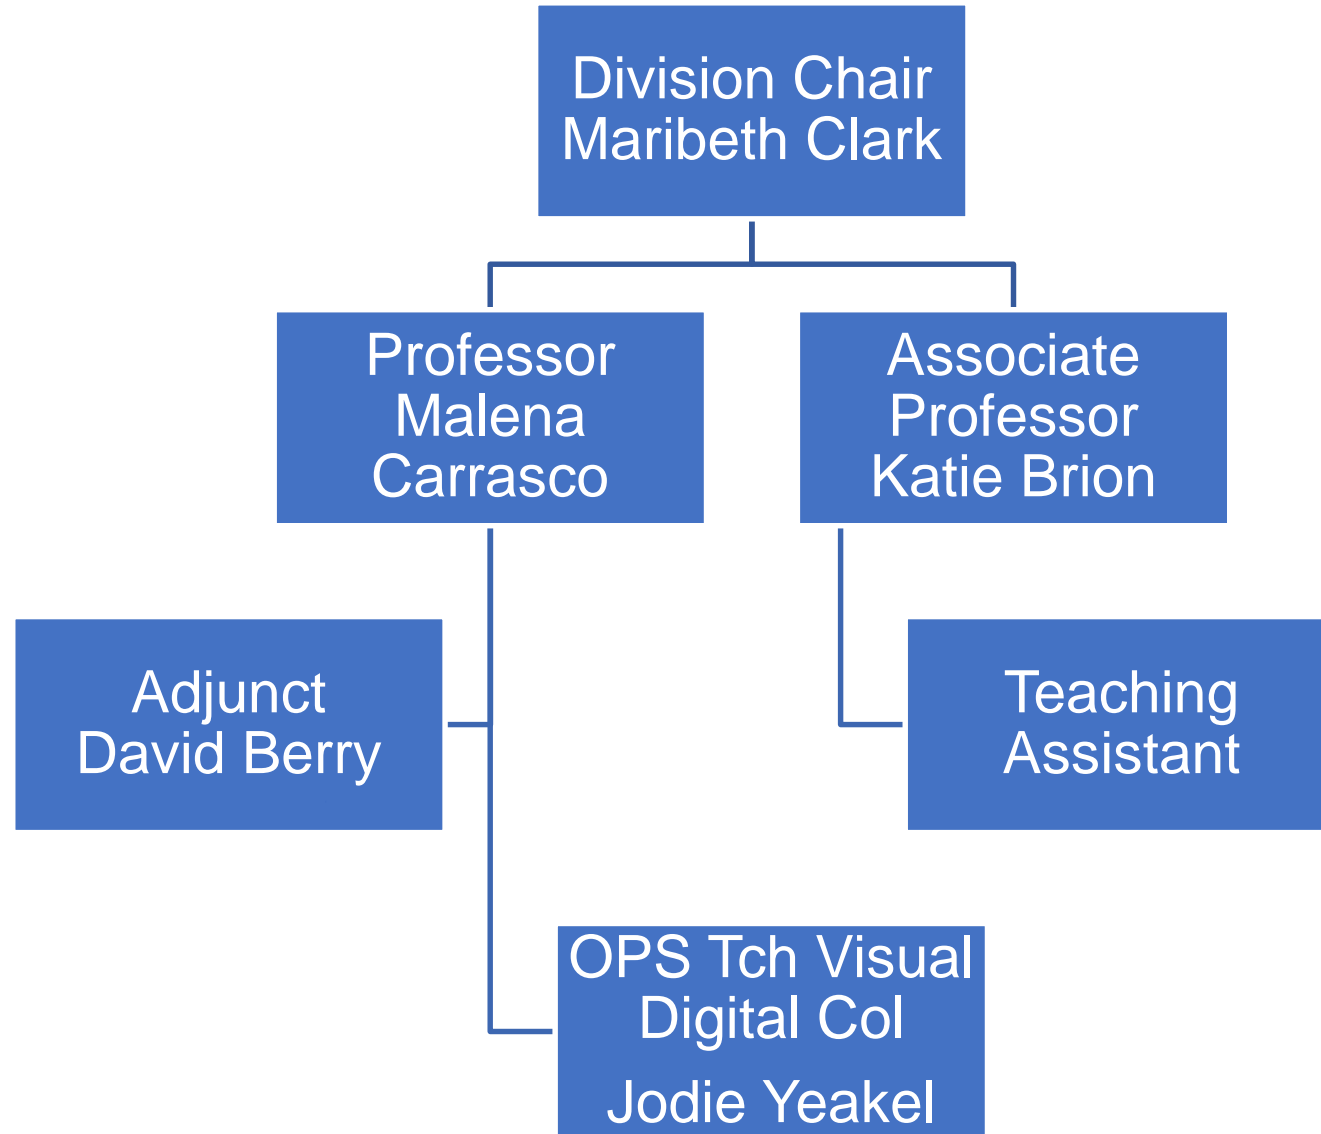

Division of Humanities

Division Chair
Maribeth Clark

```
graph TD; A["Division Chair  
Maribeth Clark"] --- B["Associate Professor  
Fang-yu Li"]; A --- C["Associate Professor  
Jing Zhang"]; B --- D["Chinese Fulbright  
Shi Yun Wan"]
```

Associate Professor
Fang-yu Li

Associate Professor
Jing Zhang

Chinese Fulbright
Shi Yun Wan

Division Chair
Maribeth
Clark

```
graph TD; A["Division Chair  
Maribeth  
Clark"] --- B["Professor  
David  
Rohrbacher"]; A --- C["Professor  
Carl  
Shaw"]
```

Professor
David
Rohrbacher

Professor
Carl
Shaw

Division Chair
Maribeth Clark

Professor
Amy Reid

Professor
Jocelyn Van Tuyl

Teaching
Assistant

Teaching
Assistant

Division Chair
Maribeth
Clark

Adjunct
Sarit
Moskowitz

Division Chair
Maribeth
Clark

Associate
Professor
Alina Wyman

Teaching
Assistant