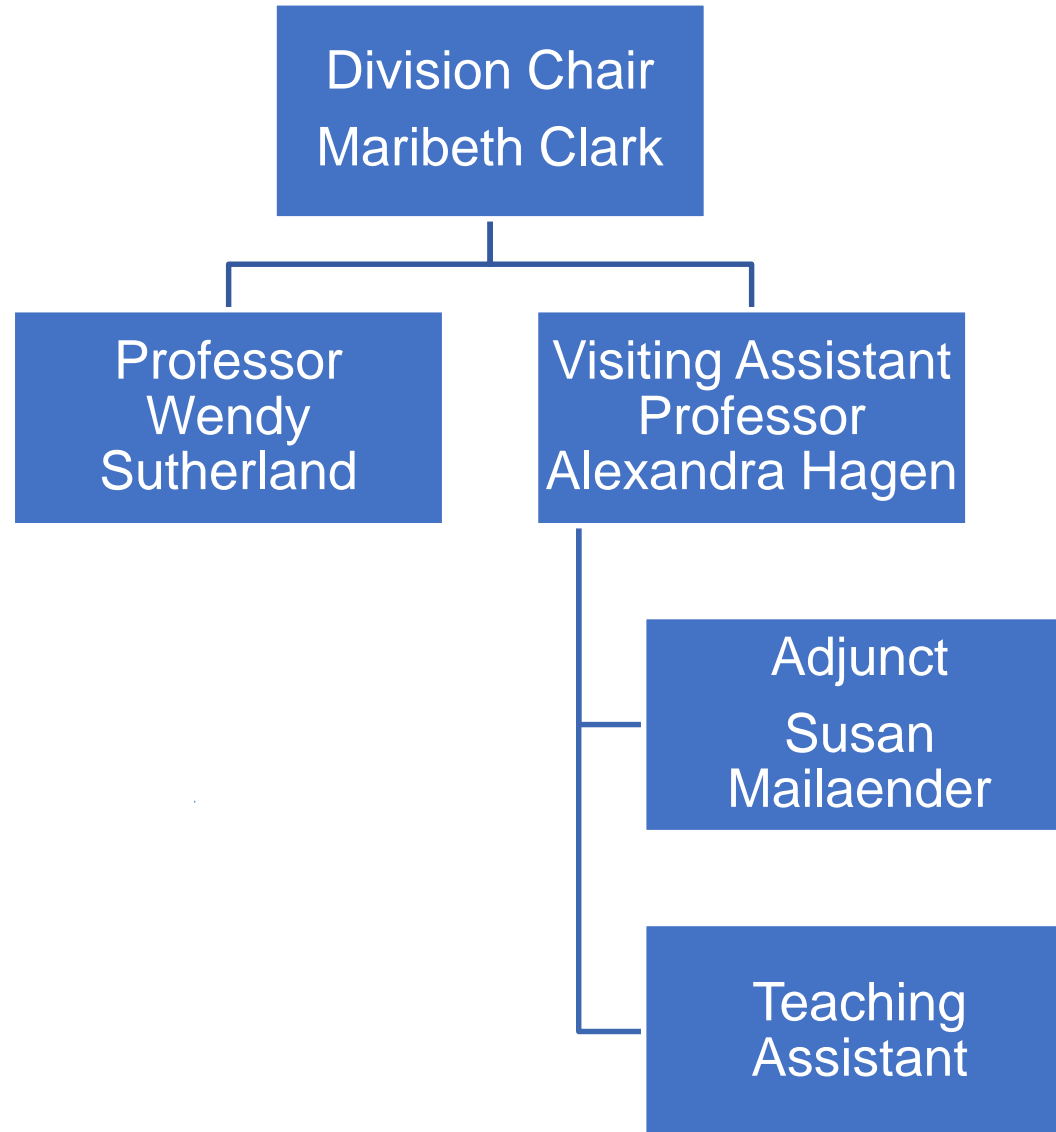

Division of Humanities

Division Chair
Maribeth Clark

```
graph TD; A["Division Chair  
Maribeth Clark"] --- B["Associate Professor  
Fang-yu Li"]; A --- C["Associate Professor  
Jing Zhang"]; B --- D["Chinese Fulbright  
Shi Yun Wan"]
```

Associate Professor
Fang-yu Li

Associate Professor
Jing Zhang

Chinese Fulbright
Shi Yun Wan

Division Chair
Maribeth
Clark

```
graph TD; A["Division Chair  
Maribeth  
Clark"] --- B["Professor  
David  
Rohrbacher"]; A --- C["Professor  
Carl  
Shaw"]
```

Professor
David
Rohrbacher

Professor
Carl
Shaw

Division Chair
Maribeth Clark

Professor
Amy Reid

Professor
Jocelyn Van Tuyl

Teaching
Assistant

Teaching
Assistant

Division Chair
Maribeth
Clark

Adjunct
Sarit
Moskowitz

Division Chair
Maribeth
Clark

Associate
Professor
Alina Wyman

Teaching
Assistant